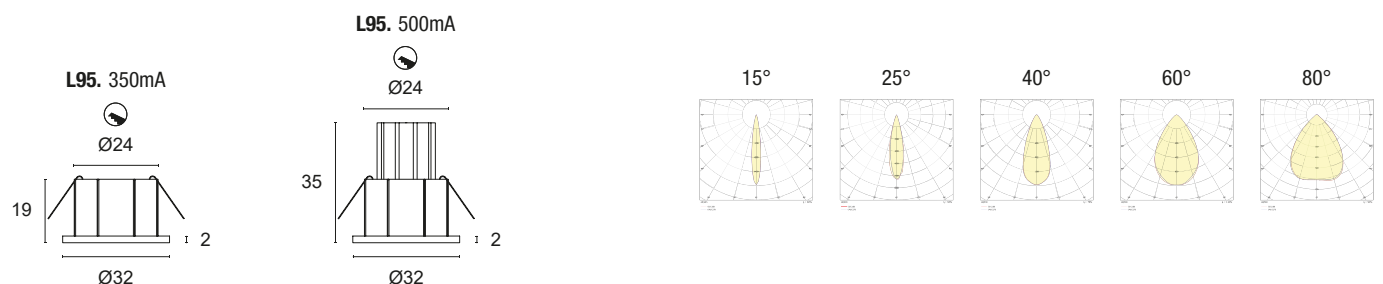

BASIC CODES

L95.

FINISHES

- ☐ 1 White
- ☐ 2 Matt black
- ☐ 3 Brushed gold
- ☐ 6 Chrome
- ☐ 7 Brushed aluminium
- ☐ 8 Transparent
- ☐ 9 Polished gold

LIGHT BAND

- ☐ 15 15°
- ☐ 25 25°
- ☐ 40 40°
- ☐ 60 60°
- ☐ 80 80°

LED COLOUR

- ☐ BN 4000K
- ☐ BC 3000K
- ☐ CC 2700K
- ☐ BL Blue
- ☐ VE Green
- ☐ RO Red
- ☐ AM "Wine" Amber

POWER

- **3 1x1W - 350mA - 135 lm**
- **5 1x2W - 500mA - 216 lm**

Code example:

EOS + Brushed Aluminium + 15° light beam + 3000K + 1W = Code: L95.715BC3