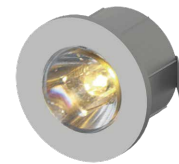

Flush-fitted in thermoplastic for accent, decoration and courtesy lighting. Choice of secondary optics, can be installed indoors, press-fit.

Power LED CRI>80

Power: 1W@350mA - 2W@500mA

Lumen: 135Lm@350mA - 216Lm@500mA

350mA - 500mA constant current power supply

Series connection, 50 cm cable

Constant current power supplies page 232-233

Accessories for quick connection page 244

Dimming Accessories page 249

**MADE IN ITALY**